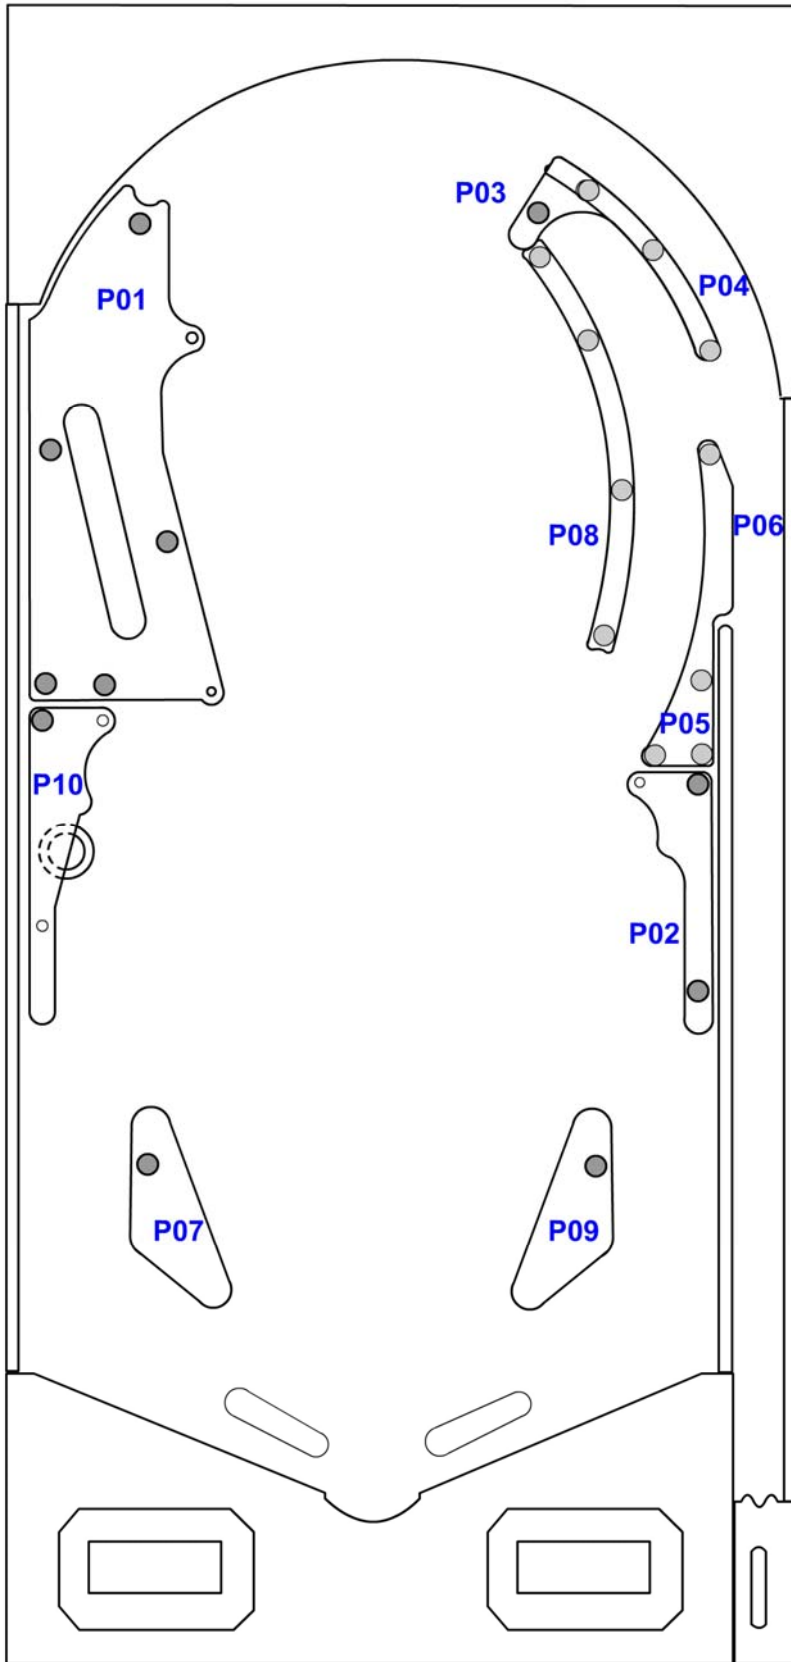

# BON VOYAGE Playfield Chart

## PLASTIC (LIGHT SHIELDS)

### Set Part Number A-2890-106

ID	DESC	LOCATION	PART NO
P01	Special When Lit	Upper Left	M-1330-107-1
P02	Jet	Lower Middle Right	M-1330-107-2
P03	5000 and Jet	Upper Right	M-1330-107-3
P04	Red	Upper Right Under P03	M-1330-107-4
P05	Clouds	Upper Middle Right	M-1330-107-5
P06	Clear	Upper Middle Right Under P05	M-1330-107-6
P07	Man Waving and Woman	Lower Left	M-1330-107-7
P08	Red	Upper Right	M-1330-107-8
P09	Man Waving and Woman	Lower Right	M-1330-107-9
P10	Jet	Middle Left	M-1330-107-10